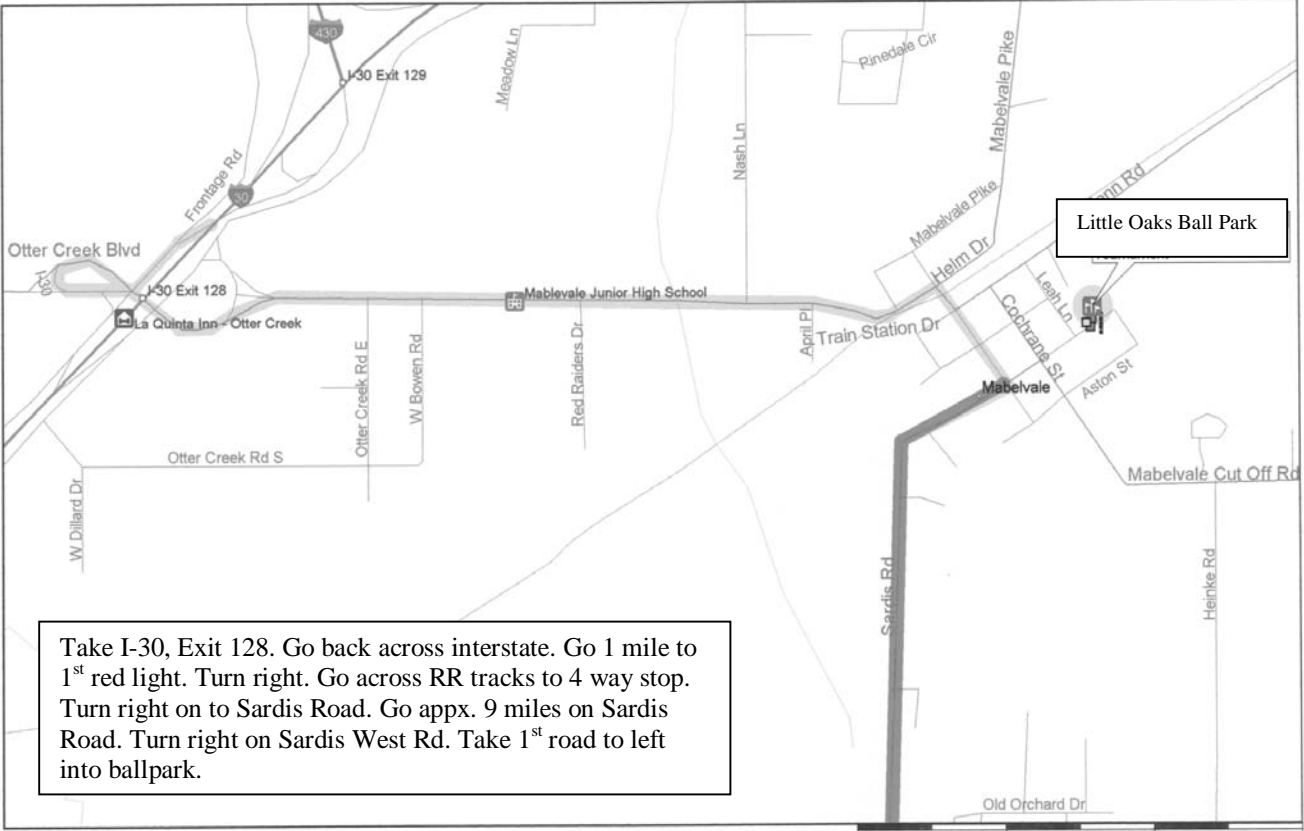

Sardis Ball Park

Take I-30, Exit 128. Go back across interstate. Go 1 mile to 1st red light. Turn right. Go across RR tracks to 4 way stop. Turn right on to Sardis Road. Go appx. 9 miles on Sardis Road. Turn right on Sardis West Rd. Take 1st road to left into ballpark.